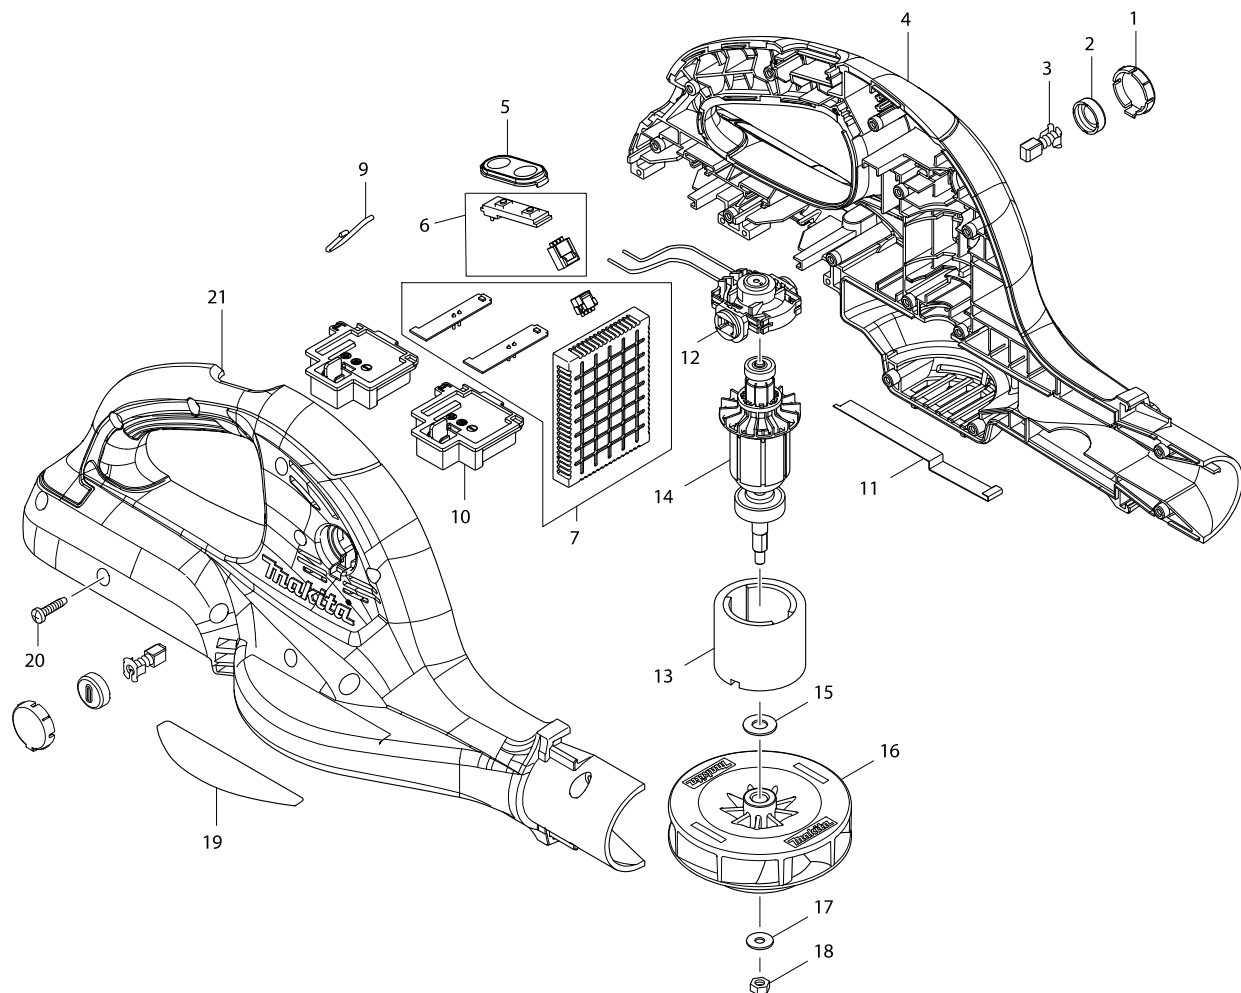

XBU01

Products with multiple versions are listed in subsiding order with the newest version on top not indented.

Section	Fig. No.	Part No.	Description	XBU01	Tech Bulletin	Notes
1	1	452145-4	HOLDER CAP COVER	2		
1	2	643929-3	BRUSH HOLDER CAP	2		
1	3	195018-5	CARBON BRUSH SET CB-430	1		
1	4	187853-5	HOUSING SET	1		Includes 263005-3 and #21
1		263005-3	RUBBER PIN 6	4		Not pictured
1	5	140463-9	SWITCH PLATE COMPLETE	1		
1	6	620282-4	SWITCH COMPLETE	1		
1	7	620276-9	CONTROLLER	1		
1	9	325973-9	HANGER	1		
1	10	644808-8	TERMINAL	2		
1	11	346328-5	EARTH PLATE	1		
1	12	632B93-7	ENDBELL COMPLETE	1		
1	13	638420-4	YOKE UNIT	1		
1	14	619260-9	ARMATURE	1		
1	15	253865-1	FLAT WASHER 8	1		
1	16	240124-2	FAN 95	1		
1	17	253194-2	FLAT WASHER 5	1		
1	18	252177-9	HEX.NUT M5-8	1		
1	20	265995-6	TAPPING SCREW 4X18	14		
1	21	187853-5	HOUSING SET	1		Includes 263005-3 and #14
1		263005-3	RUBBER PIN 6	4		Not pictured
1	A02	452123-4	LONG NOZZLE	1		Not pictured